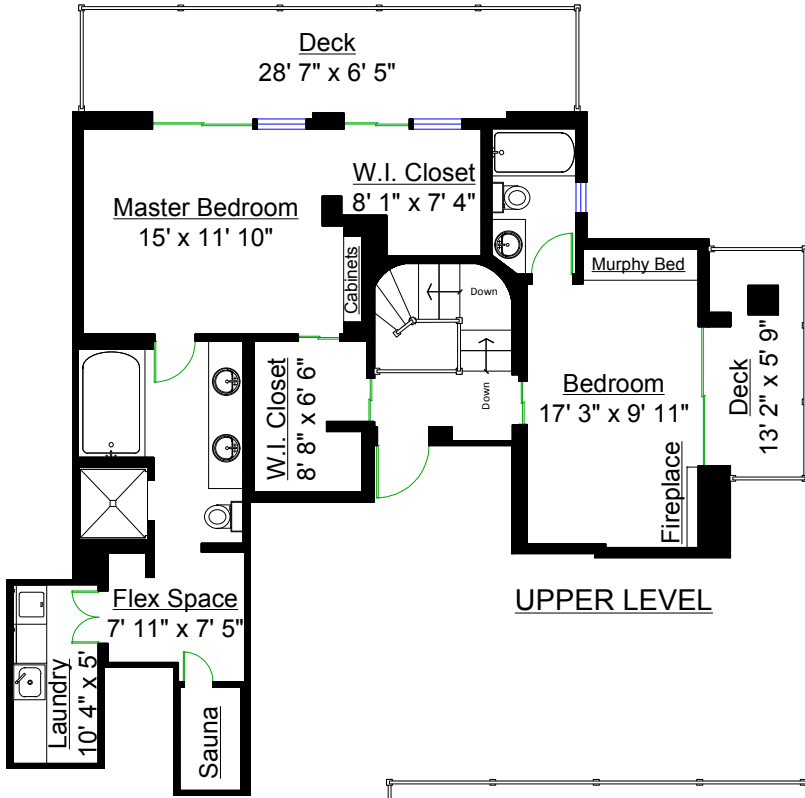

#1502 – 140 Keith Road East, North Vancouver

Ryan Runte
604-836-6078

Totals**

Main Level: 1,300 sq. ft.
Upper Level: 969 sq. ft.
TOTAL: 2,359 sq. ft.

Other Areas

Deck: 1,528 sq. ft.
Master Deck: 175 sq. ft.
Bedroom Deck: 73 sq. ft.
TOTAL: 1,776 sq. ft.